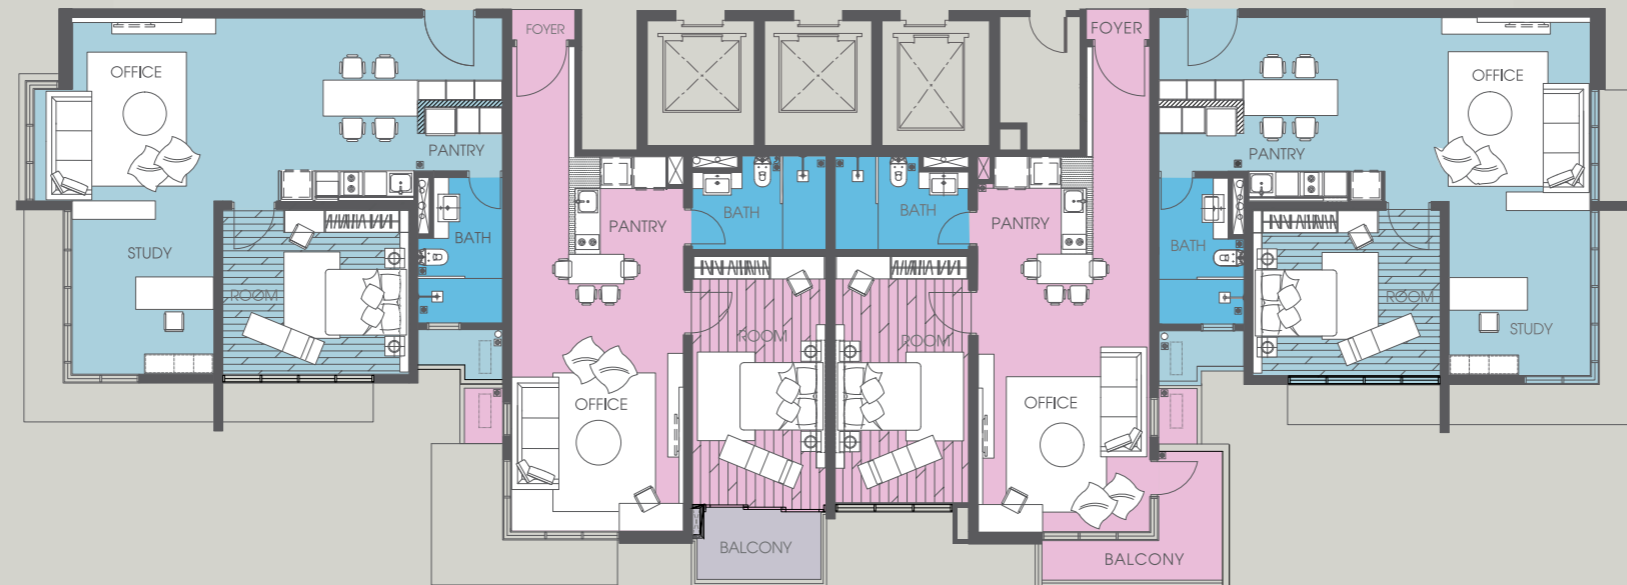

FOR LEVELS 10, 12, 13A, 16, 18, 20, 22

LAKE VIEW

FOR LEVELS 10, 12, 13A, 16, 18, 20, 22

PARK VIEW

FOR LEVELS 9, 11, 13, 15, 17, 19, 21, 23

LAKE VIEW

UNIT 1 TYPE D1	796 Square Feet 73.96 Square Metre	UNIT 2 TYPE C2	762 Square Feet 70.75 Square Metre	UNIT 3 TYPE C1	859 Square Feet 79.79 Square Metre	UNIT 3A TYPE D2	771 Square Feet 71.60 Square Metre
---------------------------------	---	---------------------------------	---	---------------------------------	---	----------------------------------	---

UNIT 8 TYPE A1	870 Square Feet 80.81 Square Metre	UNIT 7 TYPE B1	763 Square Feet 70.86 Square Metre	UNIT 6 TYPE B2	736 Square Feet 68.38 Square Metre	UNIT 5 TYPE A2	843 Square Feet 78.32 Square Metre
---------------------------------	---	---------------------------------	---	---------------------------------	---	---------------------------------	---

FOR LEVELS 9, 11, 13, 15, 17, 19, 21, 23

PARK VIEW