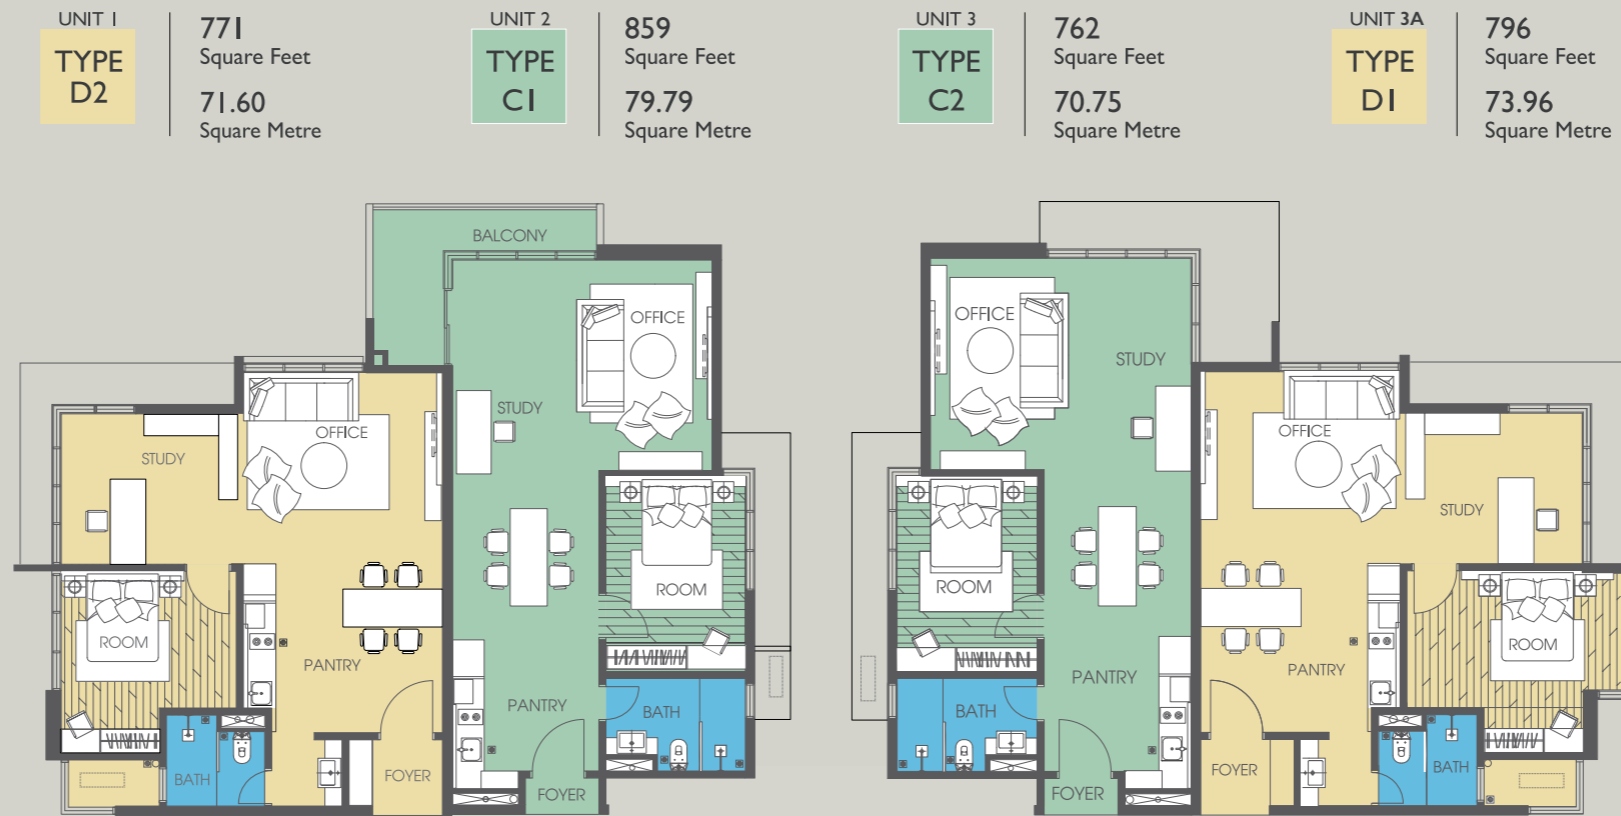

FOR LEVELS 10, 12, 13A, 16, 18, 20, 22

LAKE VIEW

FOR LEVELS 10, 12, 13A, 16, 18, 20, 22

PARK VIEW

FOR LEVELS 9, 11, 13, 15, 17, 19, 21, 23

LAKE VIEW

UNIT 1 TYPE D1	796 Square Feet 73.96 Square Metre	UNIT 2 TYPE C2	762 Square Feet 70.75 Square Metre	UNIT 3 TYPE C1	859 Square Feet 79.79 Square Metre	UNIT 3A TYPE D2	771 Square Feet 71.60 Square Metre
---------------------------------	---	---------------------------------	---	---------------------------------	---	----------------------------------	---

UNIT 8 TYPE A1	870 Square Feet 80.81 Square Metre	UNIT 7 TYPE B1	763 Square Feet 70.86 Square Metre	UNIT 6 TYPE B2	736 Square Feet 68.38 Square Metre	UNIT 5 TYPE A2	843 Square Feet 78.32 Square Metre
---------------------------------	---	---------------------------------	---	---------------------------------	---	---------------------------------	---

FOR LEVELS 9, 11, 13, 15, 17, 19, 21, 23

PARK VIEW