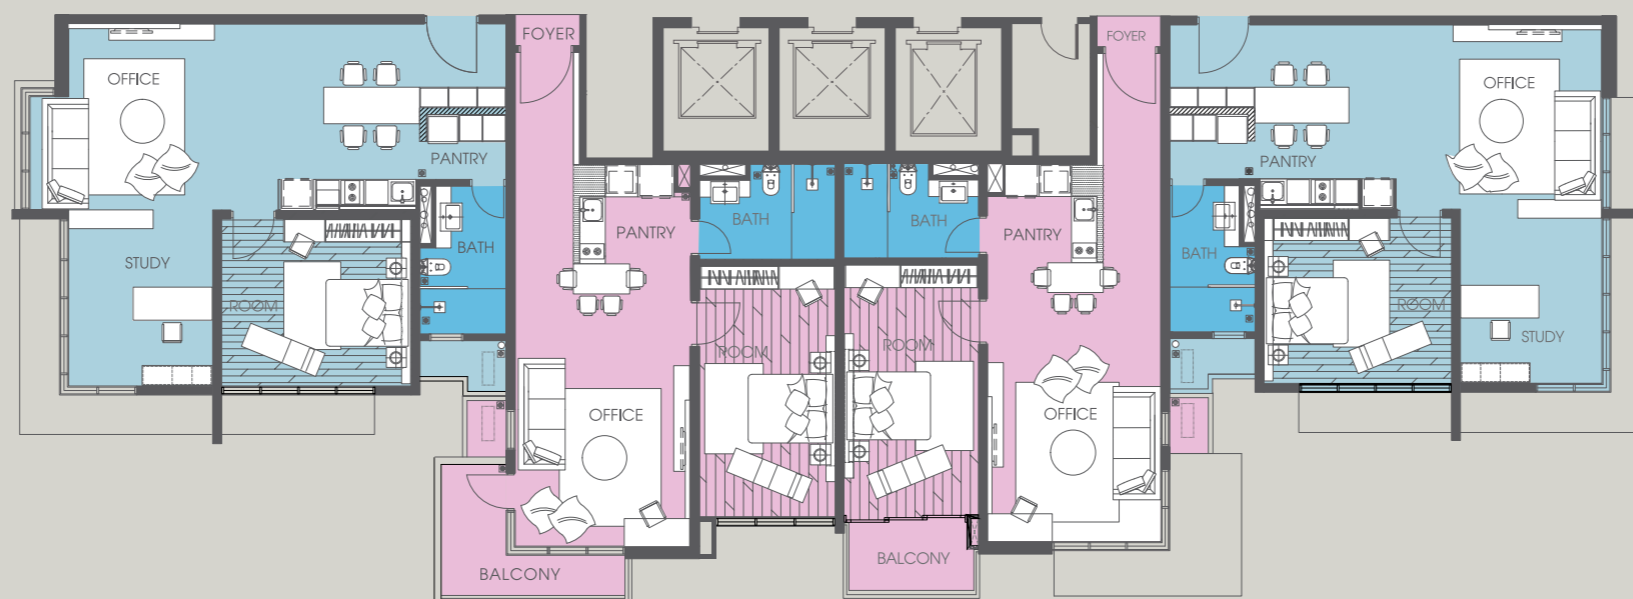

FOR LEVELS 10, 12, 13A, 16, 18, 20, 22

LAKE VIEW

FOR LEVELS 10, 12, 13A, 16, 18, 20, 22

PARK VIEW

FOR LEVELS 9, 11, 13, 15, 17, 19, 21, 23

LAKE VIEW

UNIT 1 TYPE D1	796 Square Feet 73.96 Square Metre	UNIT 2 TYPE C2	762 Square Feet 70.75 Square Metre	UNIT 3 TYPE C1	859 Square Feet 79.79 Square Metre	UNIT 3A TYPE D2	771 Square Feet 71.60 Square Metre
---------------------------------	---	---------------------------------	---	---------------------------------	---	----------------------------------	---

UNIT 8 TYPE A1	870 Square Feet 80.81 Square Metre	UNIT 7 TYPE B1	763 Square Feet 70.86 Square Metre	UNIT 6 TYPE B2	736 Square Feet 68.38 Square Metre	UNIT 5 TYPE A2	843 Square Feet 78.32 Square Metre
---------------------------------	---	---------------------------------	---	---------------------------------	---	---------------------------------	---

FOR LEVELS 9, 11, 13, 15, 17, 19, 21, 23

PARK VIEW