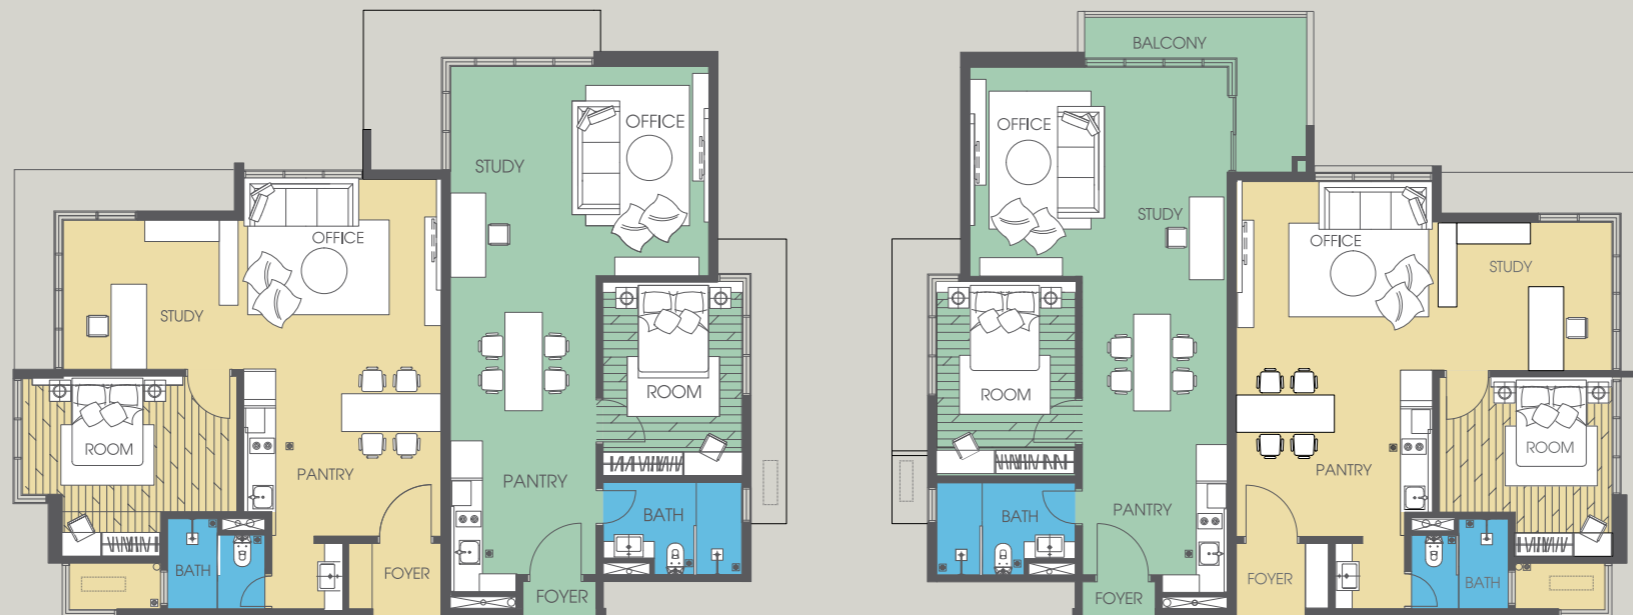

FOR LEVELS 10, 12, 13A, 16, 18, 20, 22

LAKE VIEW

FOR LEVELS 10, 12, 13A, 16, 18, 20, 22

PARK VIEW

FOR LEVELS 9, 11, 13, 15, 17, 19, 21, 23

LAKE VIEW

UNIT 1 TYPE D1	796 Square Feet 73.96 Square Metre	UNIT 2 TYPE C2	762 Square Feet 70.75 Square Metre	UNIT 3 TYPE C1	859 Square Feet 79.79 Square Metre	UNIT 3A TYPE D2	771 Square Feet 71.60 Square Metre
---------------------------------	---	---------------------------------	---	---------------------------------	---	----------------------------------	---

UNIT 8 TYPE A1	870 Square Feet 80.81 Square Metre	UNIT 7 TYPE B1	763 Square Feet 70.86 Square Metre	UNIT 6 TYPE B2	736 Square Feet 68.38 Square Metre	UNIT 5 TYPE A2	843 Square Feet 78.32 Square Metre
---------------------------------	---	---------------------------------	---	---------------------------------	---	---------------------------------	---

FOR LEVELS 9, 11, 13, 15, 17, 19, 21, 23

PARK VIEW