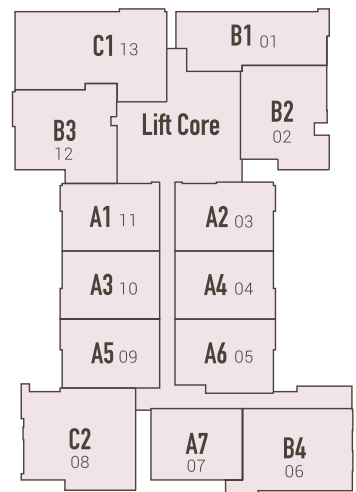

FLOOR PLAN

TYPE C

3 Bedrooms

TYPE C1

3 BEDROOMS
114.7 sq.m. (1,235 sq.ft.)

TYPE C2

3 BEDROOMS
103.6 sq.m. (1,115 sq.ft.)

Jalan Trus

Jalan Wong Ah Fook