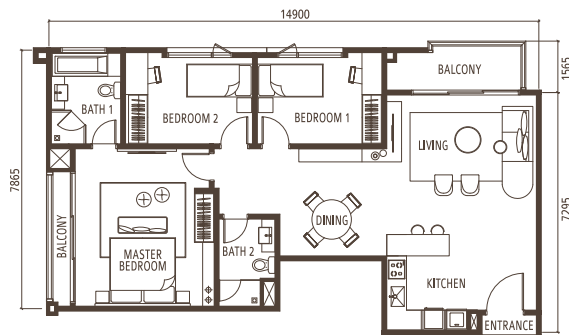

FLOOR PLAN

TYPE C

3 Bedrooms

TYPE C1

3 BEDROOMS
114.7 sq.m. (1,235 sq.ft.)

TYPE C2

3 BEDROOMS
103.6 sq.m. (1,115 sq.ft.)

Jalan Trus