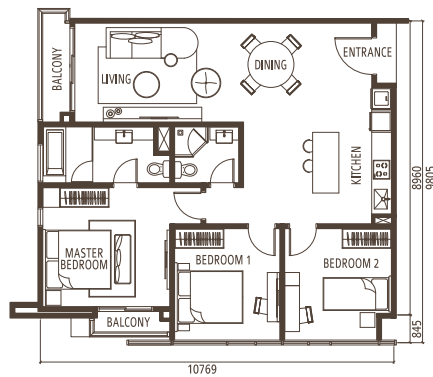

FLOOR PLAN

TYPE C

3 Bedrooms

TYPE C1

3 BEDROOMS
114.7 sq.m. (1,235 sq.ft.)

TYPE C2

3 BEDROOMS
103.6 sq.m. (1,115 sq.ft.)

Jalan Trus