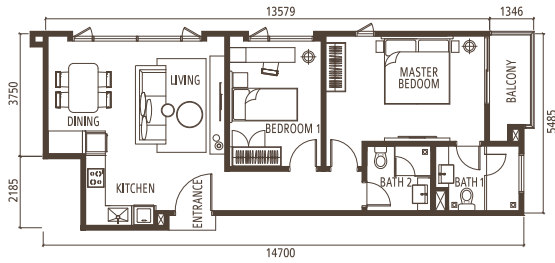

FLOOR PLAN

TYPE B

2 Bedrooms

TYPE B1

2 BEDROOMS
79.3 sq.m. (854 sq.ft.)

TYPE B2

2 BEDROOMS
76.5 sq.m. (823 sq.ft.)

TYPE B3

2 BEDROOMS
91.8 sq.m. (988 sq.ft.)

TYPE B4

2 BEDROOMS
84.2 sq.m. (907 sq.ft.)