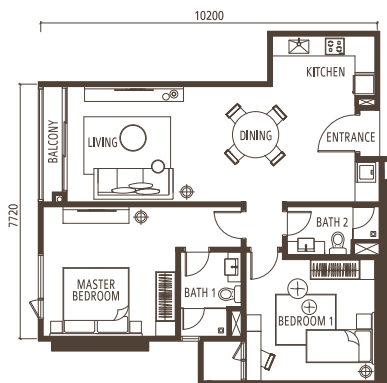

FLOOR PLAN

TYPE B

2 Bedrooms

TYPE B1

2 BEDROOMS
79.3 sq.m. (854 sq.ft.)

TYPE B2

2 BEDROOMS
76.5 sq.m. (823 sq.ft.)

TYPE B3

2 BEDROOMS
91.8 sq.m. (988 sq.ft.)

TYPE B4

2 BEDROOMS
84.2 sq.m. (907 sq.ft.)