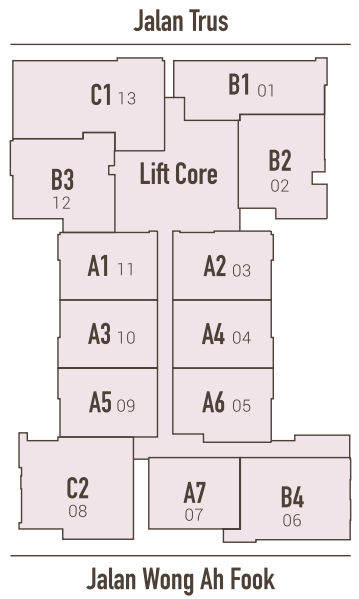

FLOOR PLAN

TYPE B

2 Bedrooms

TYPE B1

2 BEDROOMS
79.3 sq.m. (854 sq.ft.)

TYPE B2

2 BEDROOMS
76.5 sq.m. (823 sq.ft.)

TYPE B3

2 BEDROOMS
91.8 sq.m. (988 sq.ft.)

TYPE B4

2 BEDROOMS
84.2 sq.m. (907 sq.ft.)