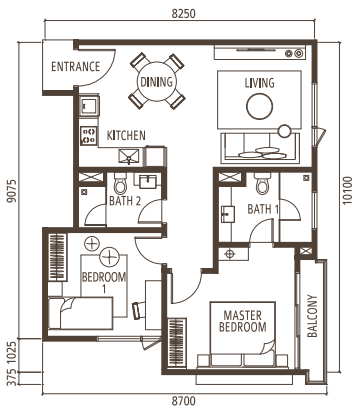

FLOOR PLAN

TYPE B

2 Bedrooms

TYPE B1

2 BEDROOMS
79.3 sq.m. (854 sq.ft.)

TYPE B2

2 BEDROOMS
76.5 sq.m. (823 sq.ft.)

TYPE B3

2 BEDROOMS
91.8 sq.m. (988 sq.ft.)

TYPE B4

2 BEDROOMS
84.2 sq.m. (907 sq.ft.)