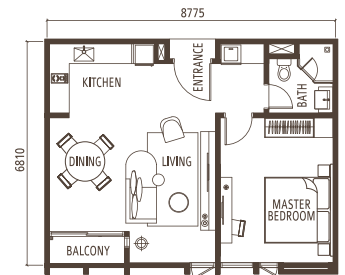

1 BEDROOM
63.9 sq.m. (688 sq.ft.)

TYPE A5

1 BEDROOM
65.0 sq.m. (700 sq.ft.)

TYPE A3

1 BEDROOM
63.3 sq.m. (681 sq.ft.)

TYPE A6

1 BEDROOM
65.7 sq.m. (707 sq.ft.)

TYPE A7

1 BEDROOM
59.8 sq.m. (644 sq.ft.)

Jalan Trus

Jalan Wong Ah Fook