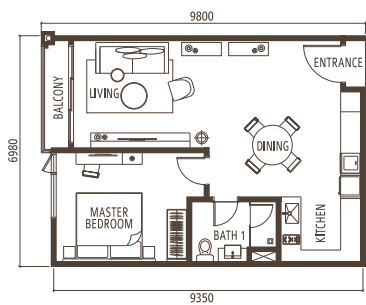

FLOOR PLAN

TYPE A

1 Bedroom

TYPE A1

1 BEDROOM
63.2 sq.m. (680 sq.ft.)

TYPE A4

1 BEDROOM
63.9 sq.m. (688 sq.ft.)

TYPE A2

1 BEDROOM
63.9 sq.m. (688 sq.ft.)

TYPE A5

1 BEDROOM
65.0 sq.m. (700 sq.ft.)

TYPE A3

1 BEDROOM
63.3 sq.m. (681 sq.ft.)

TYPE A6

1 BEDROOM
65.7 sq.m. (707 sq.ft.)

TYPE A7

1 BEDROOM
59.8 sq.m. (644 sq.ft.)

Jalan Trus

Jalan Wong Ah Fook