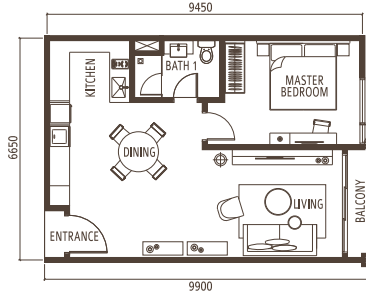

FLOOR PLAN

TYPE A

1 Bedroom

TYPE A1

1 BEDROOM
63.2 sq.m. (680 sq.ft.)

TYPE A4

1 BEDROOM
63.9 sq.m. (688 sq.ft.)

TYPE A2

1 BEDROOM
63.9 sq.m. (688 sq.ft.)

TYPE A5

1 BEDROOM
65.0 sq.m. (700 sq.ft.)

TYPE A3

1 BEDROOM
63.3 sq.m. (681 sq.ft.)

TYPE A6

1 BEDROOM
65.7 sq.m. (707 sq.ft.)

TYPE A7

1 BEDROOM
59.8 sq.m. (644 sq.ft.)

Jalan Trus

Jalan Wong Ah Fook