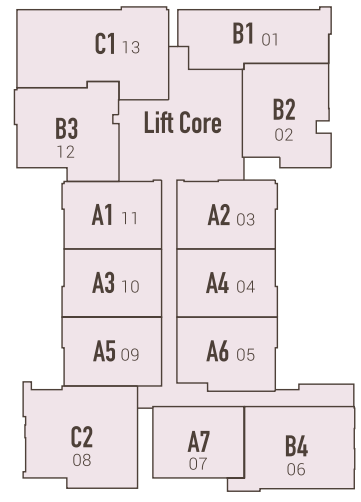

FLOOR PLAN

TYPE A

1 Bedroom

TYPE A1

1 BEDROOM
63.2 sq.m. (680 sq.ft.)

TYPE A4

1 BEDROOM
63.9 sq.m. (688 sq.ft.)

TYPE A2

1 BEDROOM
63.9 sq.m. (688 sq.ft.)

TYPE A5

1 BEDROOM
65.0 sq.m. (700 sq.ft.)

TYPE A3

1 BEDROOM
63.3 sq.m. (681 sq.ft.)

TYPE A6

1 BEDROOM
65.7 sq.m. (707 sq.ft.)

TYPE A7

1 BEDROOM
59.8 sq.m. (644 sq.ft.)

Jalan Trus

Jalan Wong Ah Fook