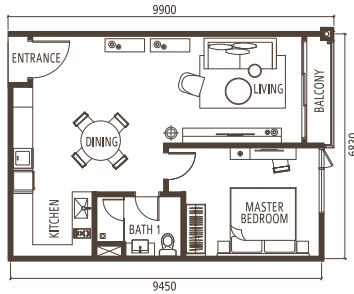

FLOOR PLAN

TYPE A

1 Bedroom

TYPE A1

1 BEDROOM
63.2 sq.m. (680 sq.ft.)

TYPE A4

1 BEDROOM
63.9 sq.m. (688 sq.ft.)

TYPE A2

1 BEDROOM
63.9 sq.m. (688 sq.ft.)

TYPE A5

1 BEDROOM
65.0 sq.m. (700 sq.ft.)

TYPE A3

1 BEDROOM
63.3 sq.m. (681 sq.ft.)

TYPE A6

1 BEDROOM
65.7 sq.m. (707 sq.ft.)

TYPE A7

1 BEDROOM
59.8 sq.m. (644 sq.ft.)

Jalan Trus

Jalan Wong Ah Fook