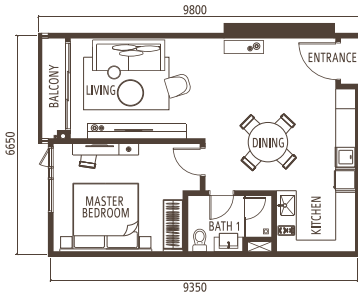

FLOOR PLAN

TYPE A

1 Bedroom

TYPE A1

1 BEDROOM
63.2 sq.m. (680 sq.ft.)

TYPE A4

1 BEDROOM
63.9 sq.m. (688 sq.ft.)

TYPE A2

1 BEDROOM
63.9 sq.m. (688 sq.ft.)

TYPE A5

1 BEDROOM
65.0 sq.m. (700 sq.ft.)

TYPE A3

1 BEDROOM
63.3 sq.m. (681 sq.ft.)

TYPE A6

1 BEDROOM
65.7 sq.m. (707 sq.ft.)

TYPE A7

1 BEDROOM
59.8 sq.m. (644 sq.ft.)

Jalan Trus

Jalan Wong Ah Fook