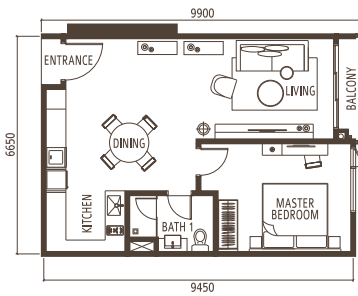

FLOOR PLAN

TYPE A

1 Bedroom

TYPE A1

1 BEDROOM
63.2 sq.m. (680 sq.ft.)

TYPE A4

1 BEDROOM
63.9 sq.m. (688 sq.ft.)

TYPE A2

1 BEDROOM
63.9 sq.m. (688 sq.ft.)

TYPE A5

1 BEDROOM
65.0 sq.m. (700 sq.ft.)

TYPE A3

1 BEDROOM
63.3 sq.m. (681 sq.ft.)

TYPE A6

1 BEDROOM
65.7 sq.m. (707 sq.ft.)

TYPE A7

1 BEDROOM
59.8 sq.m. (644 sq.ft.)

Jalan Trus

Jalan Wong Ah Fook