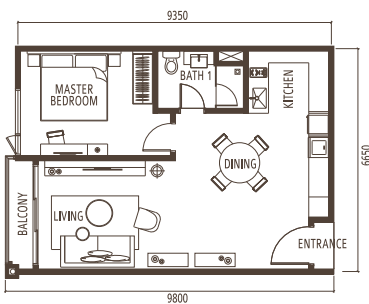

FLOOR PLAN

TYPE A

1 Bedroom

TYPE A1

1 BEDROOM
63.2 sq.m. (680 sq.ft.)

TYPE A4

1 BEDROOM
63.9 sq.m. (688 sq.ft.)

TYPE A2

1 BEDROOM
63.9 sq.m. (688 sq.ft.)

TYPE A5

1 BEDROOM
65.0 sq.m. (700 sq.ft.)

TYPE A3

1 BEDROOM
63.3 sq.m. (681 sq.ft.)

TYPE A6

1 BEDROOM
65.7 sq.m. (707 sq.ft.)

TYPE A7

1 BEDROOM
59.8 sq.m. (644 sq.ft.)

Jalan Trus

Jalan Wong Ah Fook