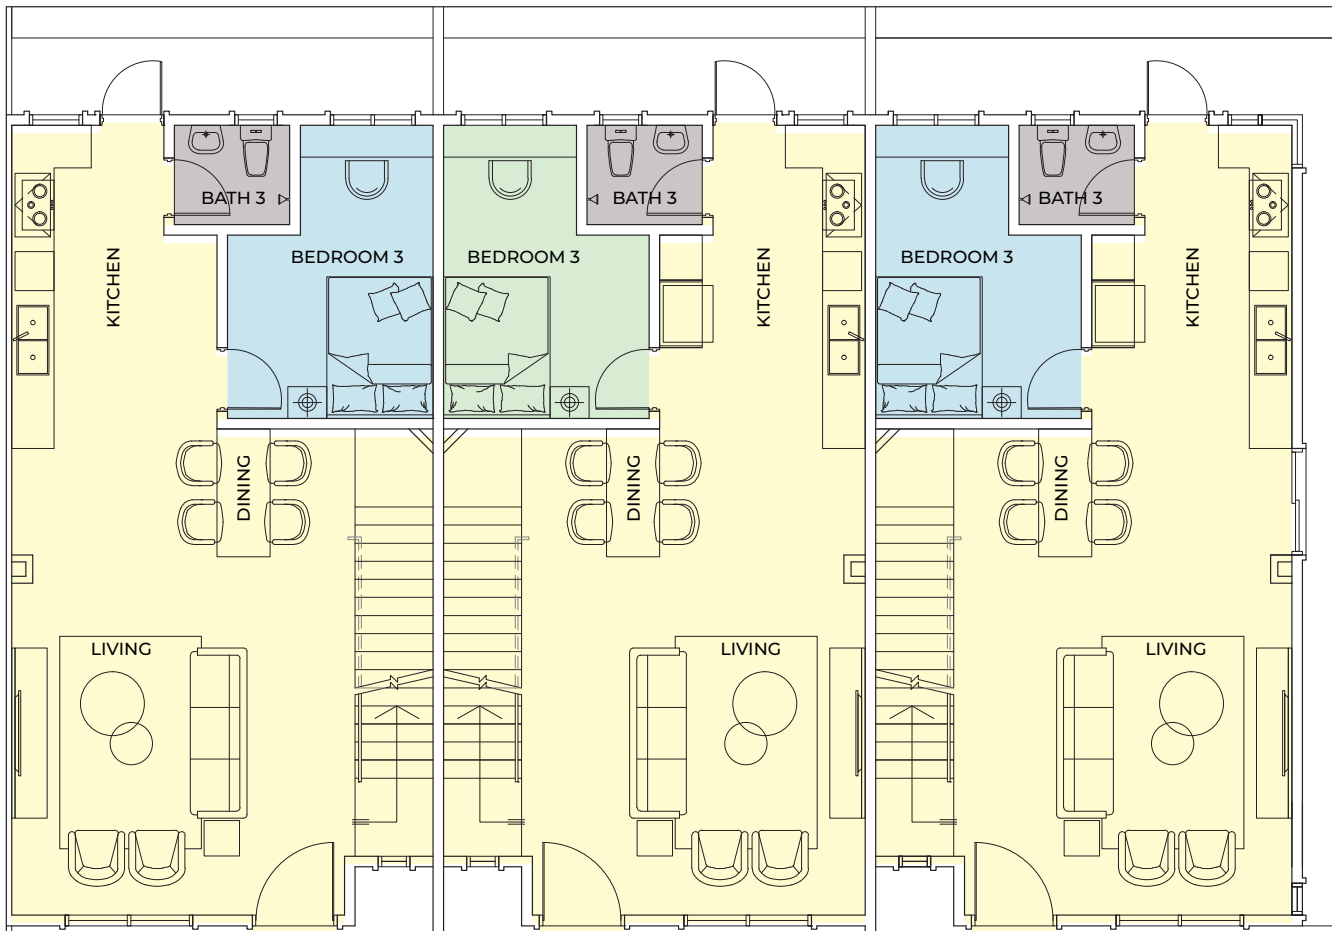

65'

END LOT

INTERMEDIATE LOT

CORNER LOT

20'

20'

20'

Type B 20' x 65'  
**GROUND FLOOR**

Corner - 1,594 sf  
End Lot - 1,550 sf  
Intermediate - 1,550 sf  
4 Bedrooms & 3 Bathrooms

END LOT

INTERMEDIATE LOT

CORNER LOT

Type B 20' x 65'  
**FIRST FLOOR**

70'

20'

20'

20'

END LOT

INTERMEDIATE LOT

CORNER LOT

Type A2 20' x 70'  
**GROUND FLOOR**

Corner - 1,765 sf  
Intermediate - 1,716 sf  
4 Bedrooms & 3 Bathrooms

Type A2 20' x 70'  
**FIRST FLOOR**

Type A1 20' x 75'  
**GROUND FLOOR**

Corner - 1,765 sf  
End Lot - 1,716 sf  
Intermediate - 1,716 sf  
4 Bedrooms & 3 Bathrooms

75'

20'

20'

20'

CORNER LOT

INTERMEDIATE LOT

END LOT