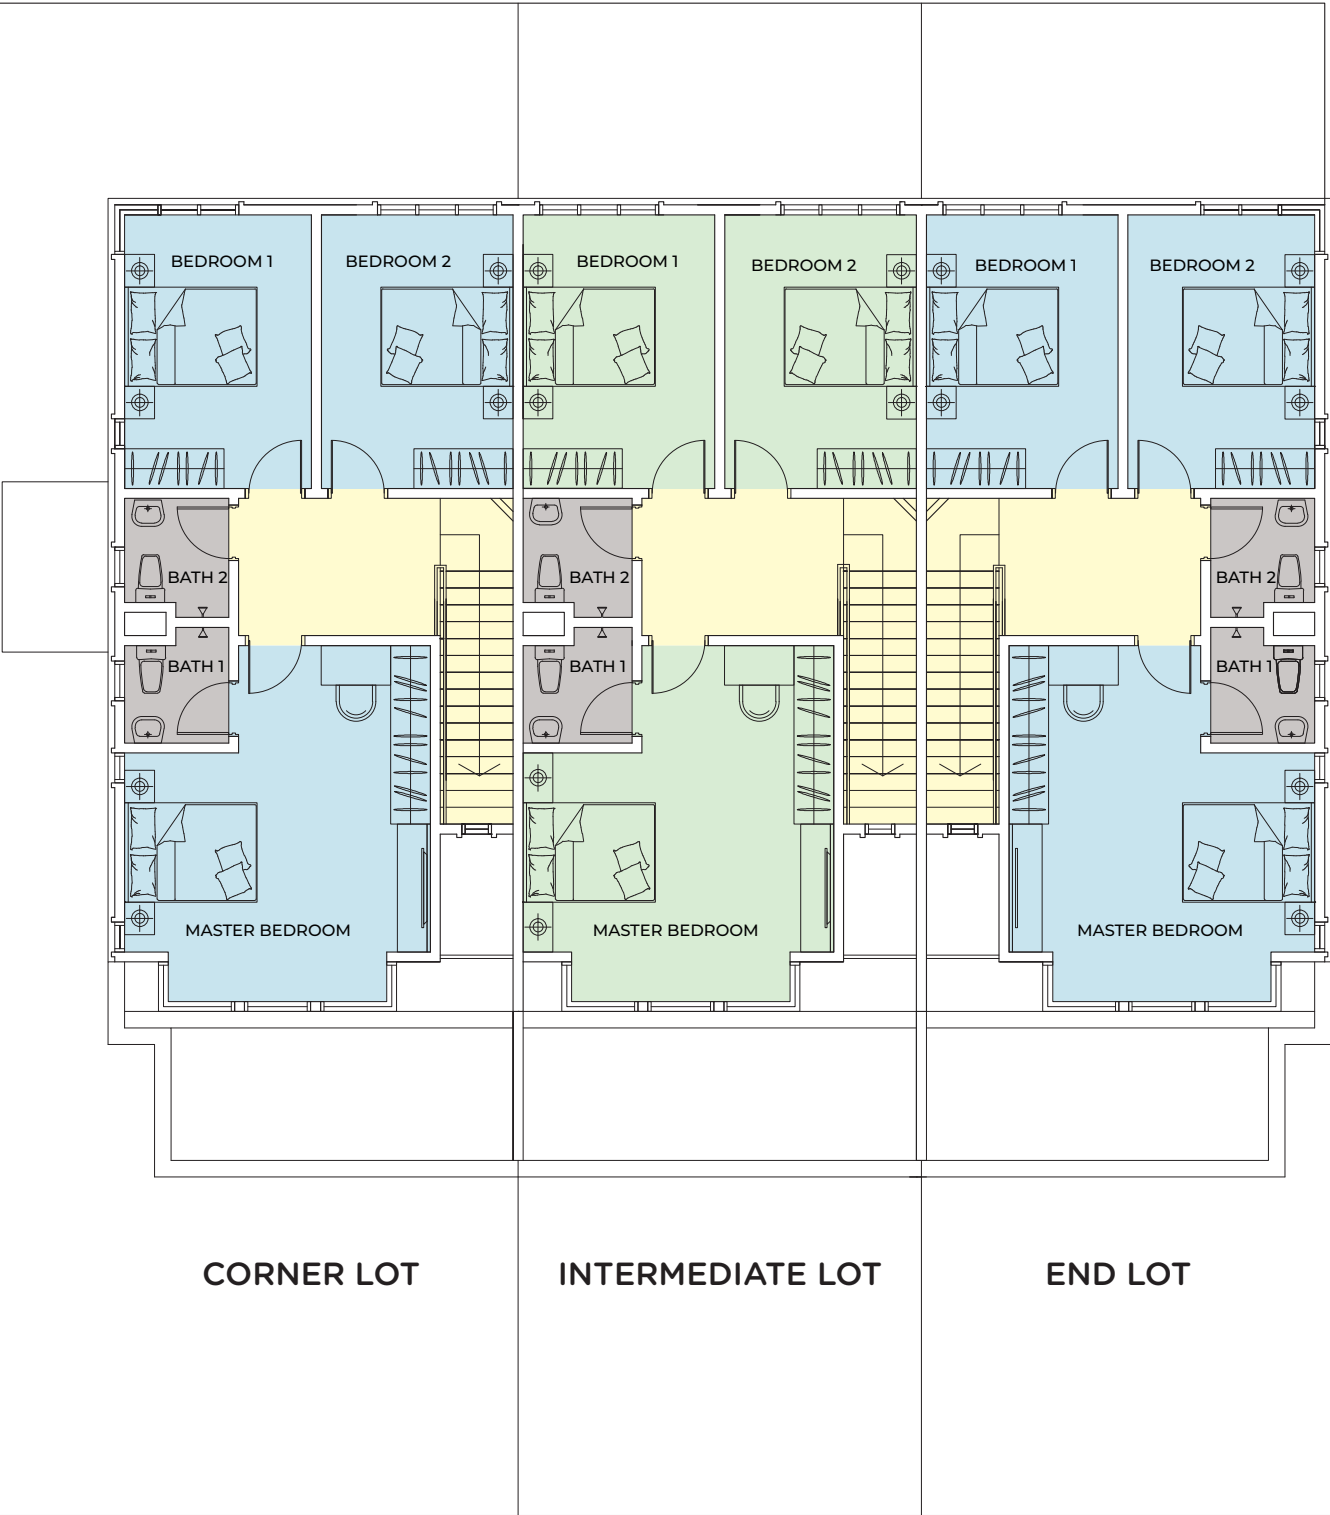

65'

END LOT

INTERMEDIATE LOT

CORNER LOT

20'

20'

20'

Type B 20' x 65'  
**GROUND FLOOR**

Corner - 1,594 sf  
End Lot - 1,550 sf  
Intermediate - 1,550 sf  
4 Bedrooms & 3 Bathrooms

END LOT

INTERMEDIATE LOT

CORNER LOT

Type B 20' x 65'  
**FIRST FLOOR**

70'

20'

20'

20'

END LOT

INTERMEDIATE LOT

CORNER LOT

Type A2 20' x 70'  
**GROUND FLOOR**

Corner - 1,765 sf  
Intermediate - 1,716 sf  
4 Bedrooms & 3 Bathrooms

Type A2 20' x 70'  
**FIRST FLOOR**

Type A1 20' x 75'  
**GROUND FLOOR**

Corner - 1,765 sf  
End Lot - 1,716 sf  
Intermediate - 1,716 sf  
4 Bedrooms & 3 Bathrooms

75'

20'

20'

20'

CORNER LOT

INTERMEDIATE LOT

END LOT