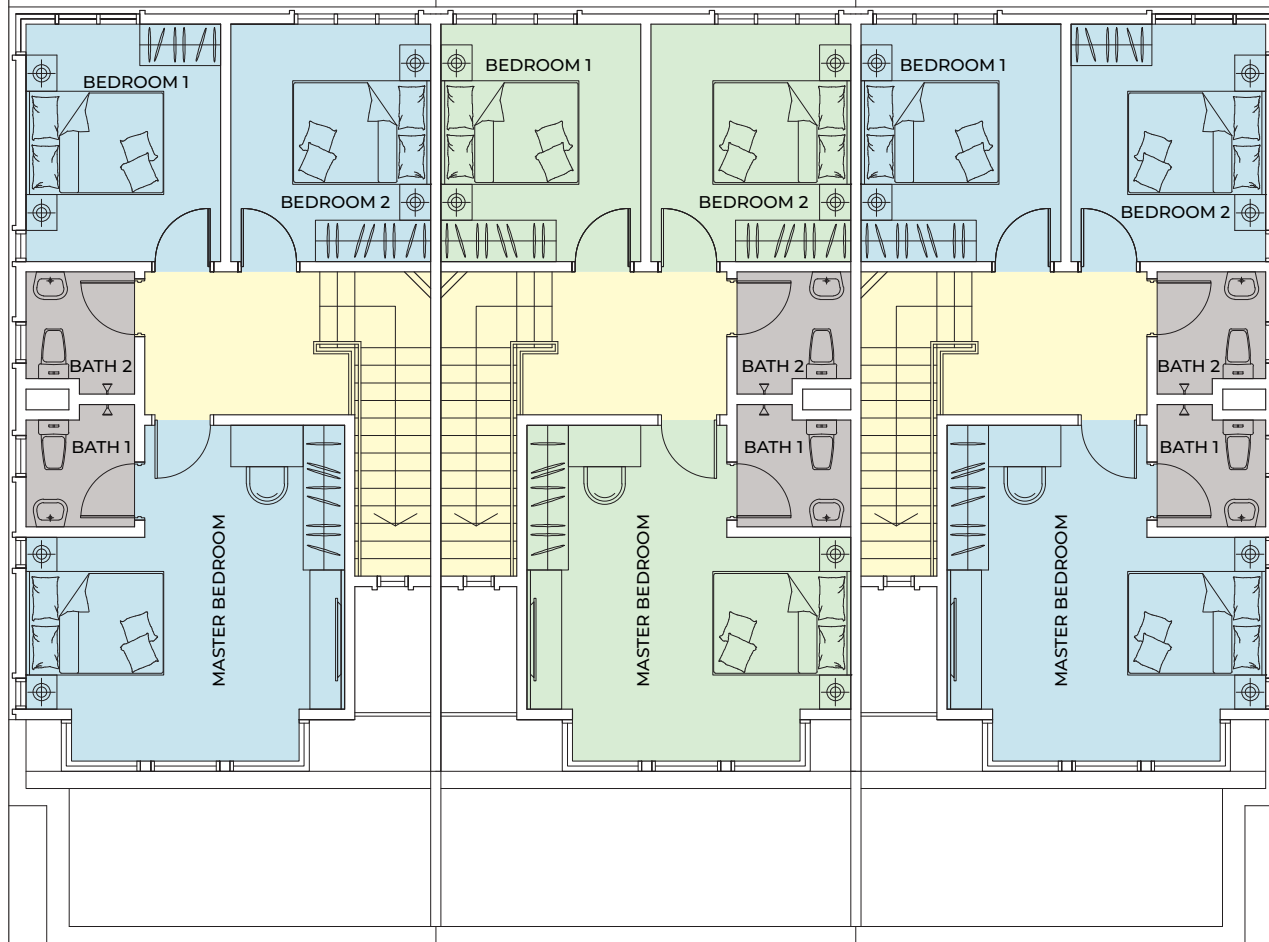

65'

END LOT

INTERMEDIATE LOT

CORNER LOT

20'

20'

20'

Type B 20' x 65'  
**GROUND FLOOR**

Corner - 1,594 sf  
End Lot - 1,550 sf  
Intermediate - 1,550 sf  
4 Bedrooms & 3 Bathrooms

END LOT

INTERMEDIATE LOT

CORNER LOT

Type B 20' x 65'  
**FIRST FLOOR**

70'

20'

20'

20'

END LOT

INTERMEDIATE LOT

CORNER LOT

Type A2 20' x 70'  
**GROUND FLOOR**

Corner - 1,765 sf  
Intermediate - 1,716 sf  
4 Bedrooms & 3 Bathrooms

Type A2 20' x 70'  
**FIRST FLOOR**

Type A1 20' x 75'  
**GROUND FLOOR**

Corner - 1,765 sf  
End Lot - 1,716 sf  
Intermediate - 1,716 sf  
4 Bedrooms & 3 Bathrooms

75'

20'

20'

20'

CORNER LOT

INTERMEDIATE LOT

END LOT