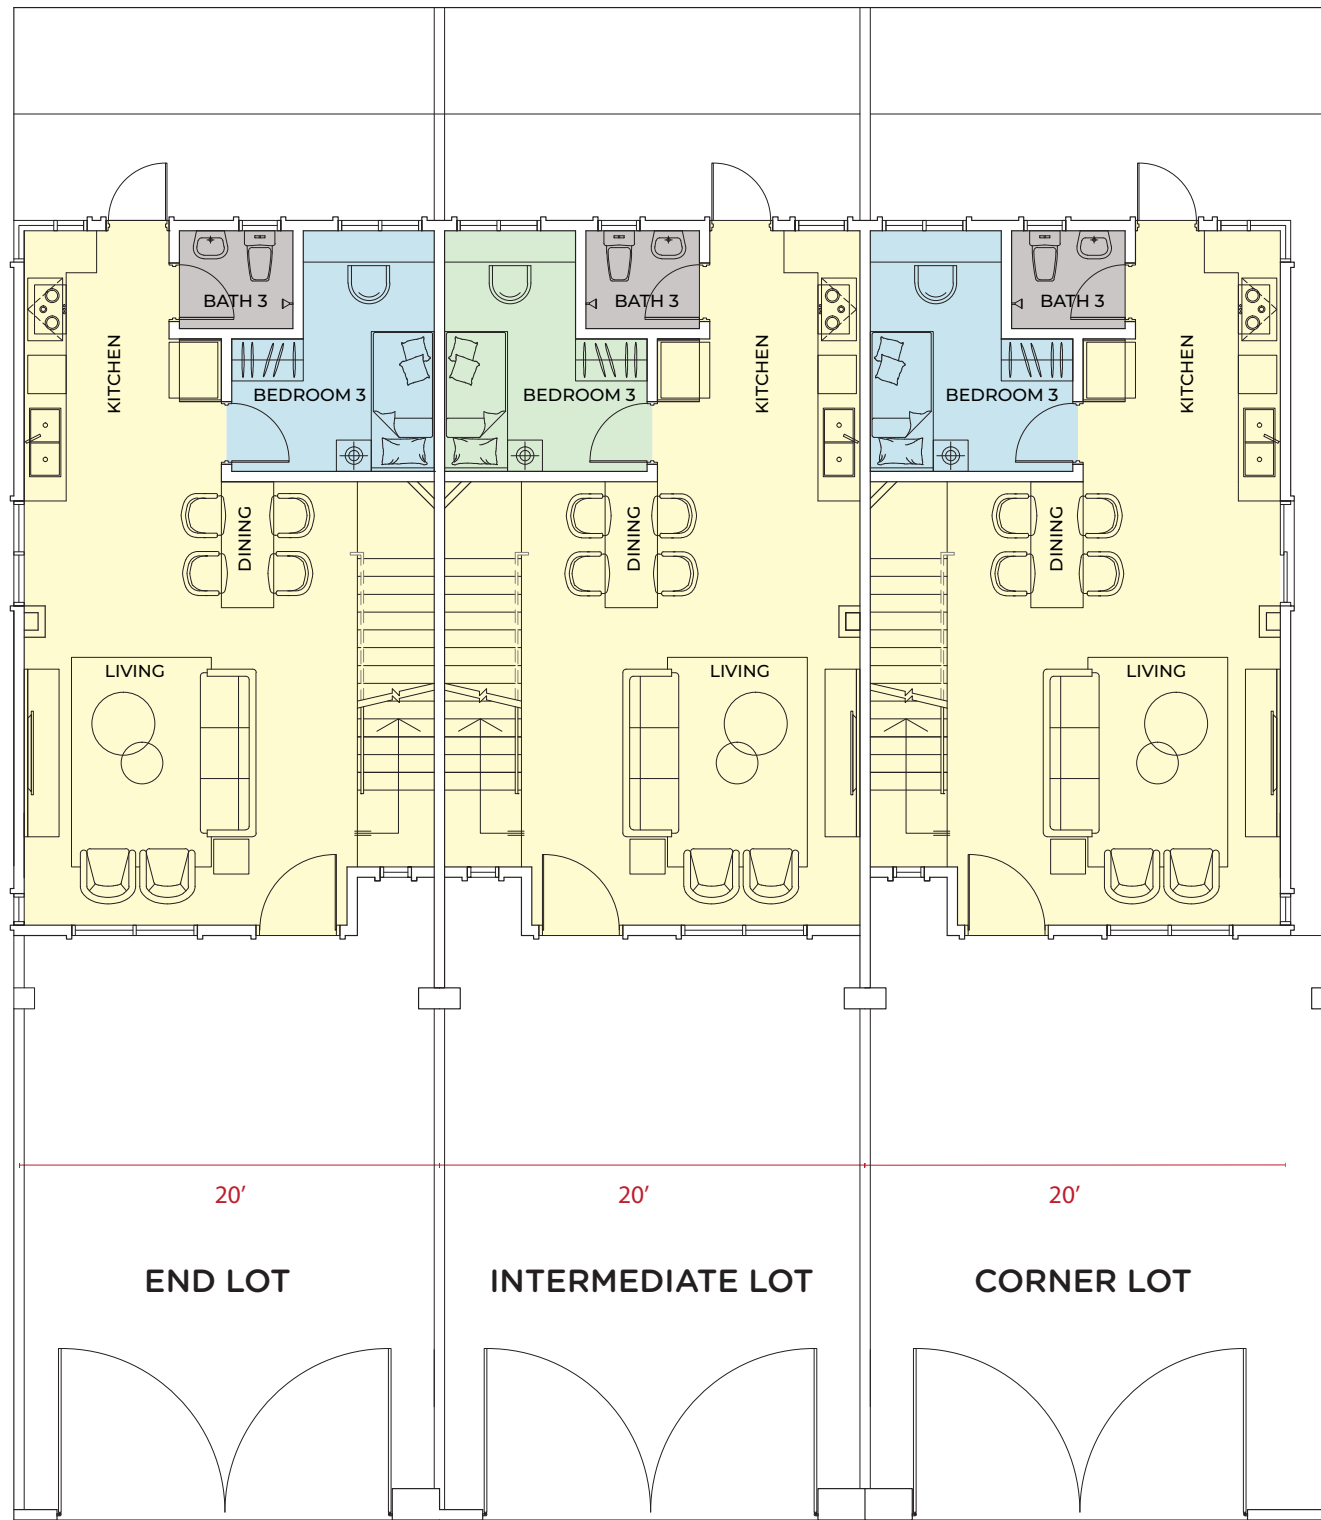

65'

END LOT

INTERMEDIATE LOT

CORNER LOT

20'

20'

20'

Type B 20' x 65'  
**GROUND FLOOR**

Corner - 1,594 sf  
End Lot - 1,550 sf  
Intermediate - 1,550 sf  
4 Bedrooms & 3 Bathrooms

END LOT

INTERMEDIATE LOT

CORNER LOT

Type B 20' x 65'  
**FIRST FLOOR**

70'

20'

20'

20'

END LOT

INTERMEDIATE LOT

CORNER LOT

Type A2 20' x 70'  
**GROUND FLOOR**

Corner - 1,765 sf  
Intermediate - 1,716 sf  
4 Bedrooms & 3 Bathrooms

Type A2 20' x 70'  
**FIRST FLOOR**

Type A1 20' x 75'  
**GROUND FLOOR**

Corner - 1,765 sf  
End Lot - 1,716 sf  
Intermediate - 1,716 sf  
4 Bedrooms & 3 Bathrooms

75'

20'

20'

20'

CORNER LOT

INTERMEDIATE LOT

END LOT