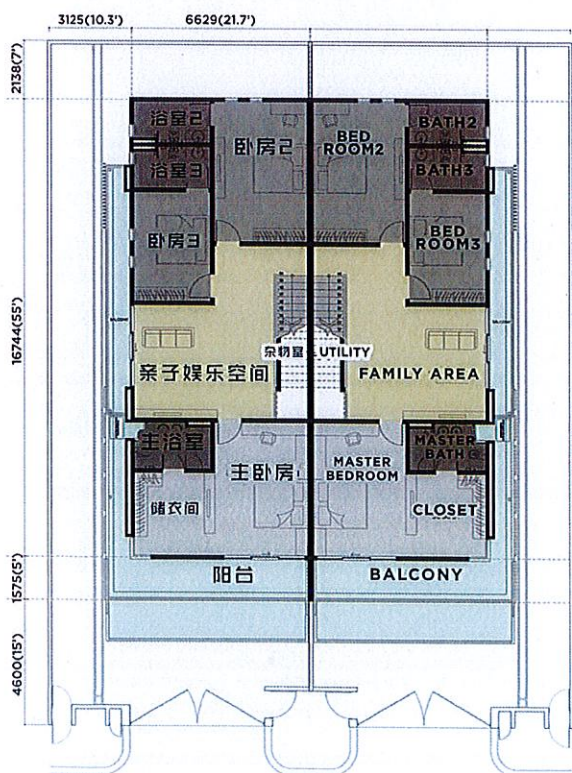

# TYPE AMETHYST

FREEHOLD  
永久地契

半独立式双层洋楼

DOUBLE STOREY  
SEMI - DETACHED

4

Bedrooms  
卧室

5

Baths  
浴室

土地面积  
Land Size  
32' x 80'

建筑面积  
Built-up area  
2,443 sqft

Ground Floor Plan | 底层平面图

First Floor Plan | 一楼平面图

Land Size

36' x 70'

Built-up area

2,361 sqft

Ground Floor Plan | 底层平面图

First Floor Plan | 一楼平面图

土地面积  
Land Size  
32' x 70'

建筑面积  
Built-up area  
2,228 sqft

Ground Floor Plan | 底层平面图

First Floor Plan | 一楼平面图