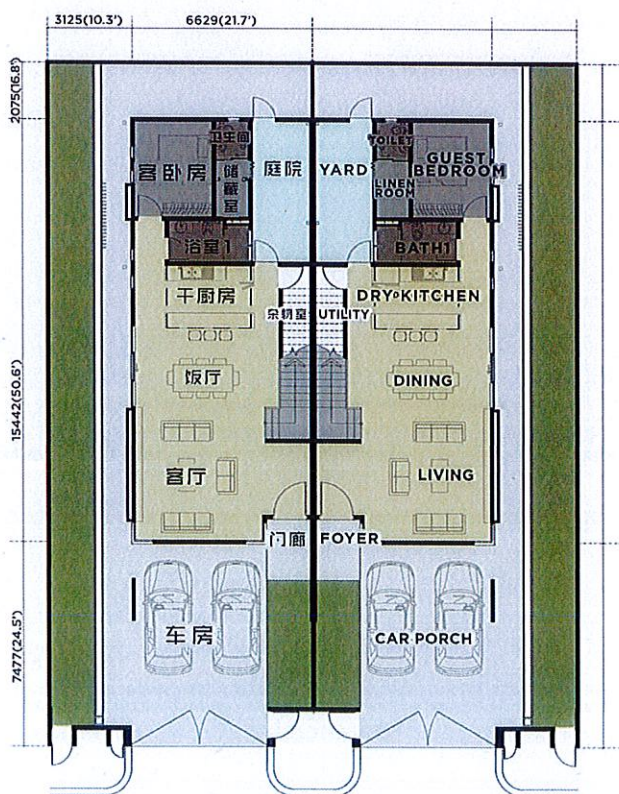

# TYPE AMETHYST

FREEHOLD  
永久地契

半独立式双层洋楼

DOUBLE STOREY  
SEMI - DETACHED

4

Bedrooms  
卧室

5

Baths  
浴室

土地面积  
Land Size  
32' x 80'

建筑面积  
Built-up area  
2,443 sqft

Ground Floor Plan | 底层平面图

First Floor Plan | 一楼平面图

Land Size

36' x 70'

Built-up area

2,361 sqft

Ground Floor Plan | 底层平面图

First Floor Plan | 一楼平面图

土地面积  
Land Size  
32' x 70'

建筑面积  
Built-up area  
2,228 sqft

Ground Floor Plan | 底层平面图

First Floor Plan | 一楼平面图