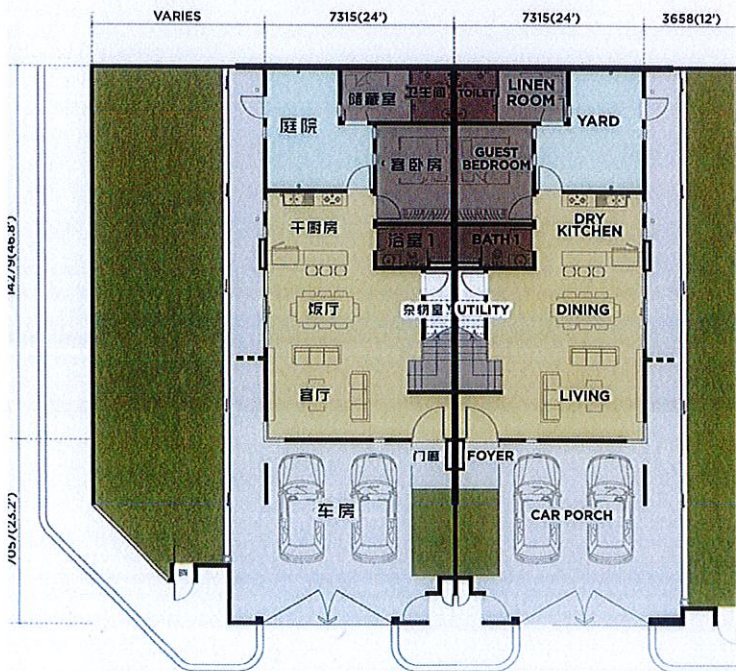

土地面积  
Land Size  
32' x 80'

建筑面积  
Built-up area  
2,443 sqft

Ground Floor Plan | 底层平面图

First Floor Plan | 一楼平面图

Land Size

36' x 70'

Built-up area

2,361 sqft

Ground Floor Plan | 底层平面图

First Floor Plan | 一楼平面图

# TYPE ZIRCON

FREEHOLD  
永久地契

毗连式双层洋楼

DOUBLE STOREY  
CLUSTER

4

Bedrooms  
卧室

5

Baths  
浴室

土地面积  
Land Size  
32' x 70'

建筑面积  
Built-up area  
2,228 sqft

Ground Floor Plan | 底层平面图

First Floor Plan | 一楼平面图