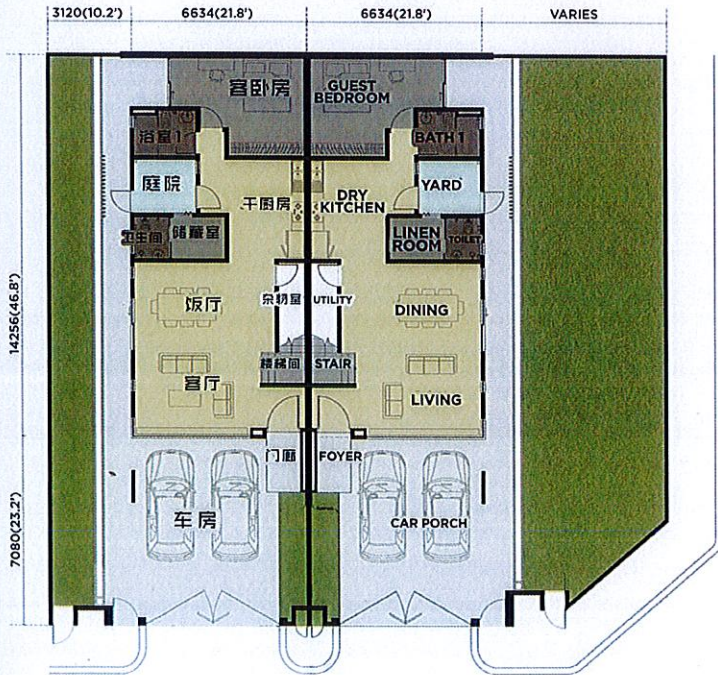

土地面积  
Land Size  
32' x 80'

建筑面积  
Built-up area  
2,443 sqft

Ground Floor Plan | 底层平面图

First Floor Plan | 一楼平面图

Land Size

36' x 70'

Built-up area

2,361 sqft

Ground Floor Plan | 底层平面图

First Floor Plan | 一楼平面图

# TYPE ZIRCON

FREEHOLD  
永久地契

毗连式双层洋楼

DOUBLE STOREY  
CLUSTER

4

Bedrooms  
卧室

5

Baths  
浴室

土地面积  
Land Size  
32' x 70'

建筑面积  
Built-up area  
2,228 sqft

Ground Floor Plan | 底层平面图

First Floor Plan | 一楼平面图