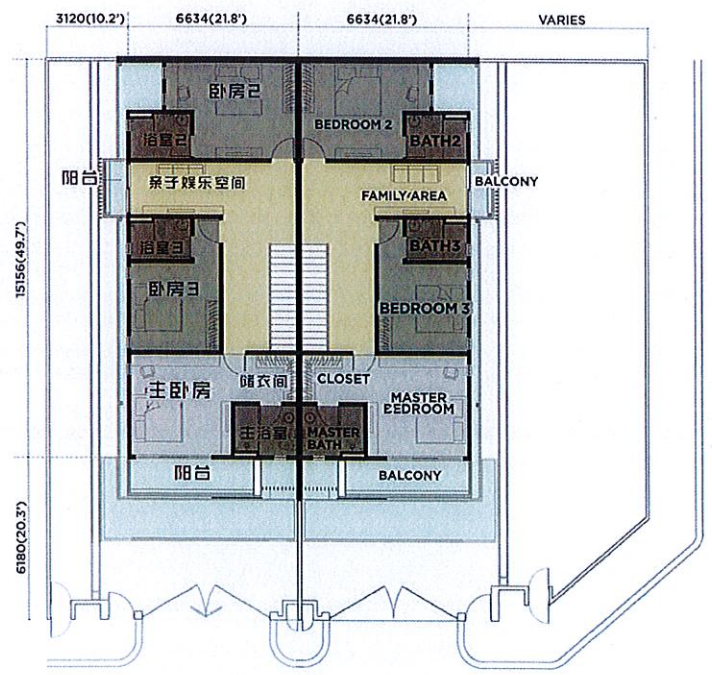

土地面积  
Land Size  
32' x 80'

建筑面积  
Built-up area  
2,443 sqft

Ground Floor Plan | 底层平面图

First Floor Plan | 一楼平面图

Land Size

36' x 70'

Built-up area

2,361 sqft

Ground Floor Plan | 底层平面图

First Floor Plan | 一楼平面图

# TYPE ZIRCON

FREEHOLD  
永久地契

毗连式双层洋楼

DOUBLE STOREY  
CLUSTER

4

Bedrooms  
卧室

5

Baths  
浴室

土地面积  
Land Size  
32' x 70'

建筑面积  
Built-up area  
2,228 sqft

Ground Floor Plan | 底层平面图

First Floor Plan | 一楼平面图