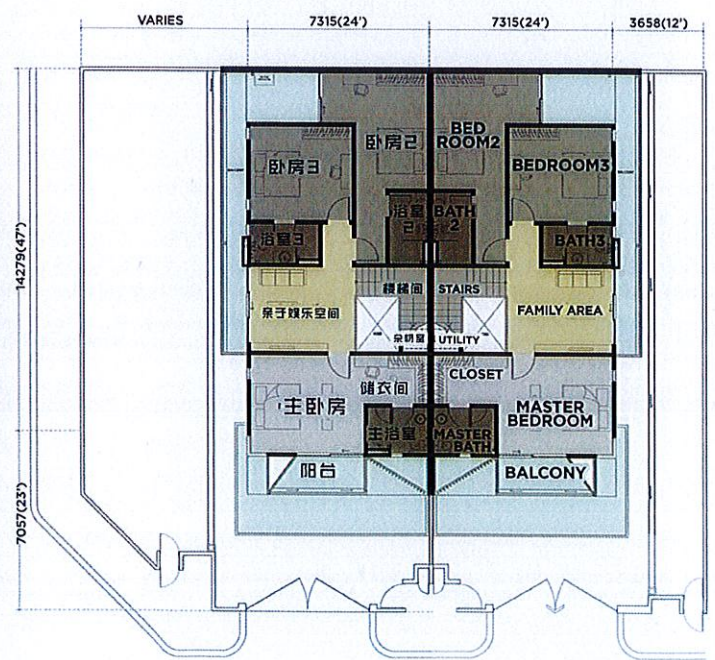

土地面积  
Land Size  
32' x 80'

建筑面积  
Built-up area  
2,443 sqft

Ground Floor Plan | 底层平面图

First Floor Plan | 一楼平面图

Land Size

36' x 70'

Built-up area

2,361 sqft

Ground Floor Plan | 底层平面图

First Floor Plan | 一楼平面图

# TYPE ZIRCON

FREEHOLD  
永久地契

毗连式双层洋楼

DOUBLE STOREY  
CLUSTER

4

Bedrooms  
卧室

5

Baths  
浴室

土地面积  
Land Size  
32' x 70'

建筑面积  
Built-up area  
2,228 sqft

Ground Floor Plan | 底层平面图

First Floor Plan | 一楼平面图